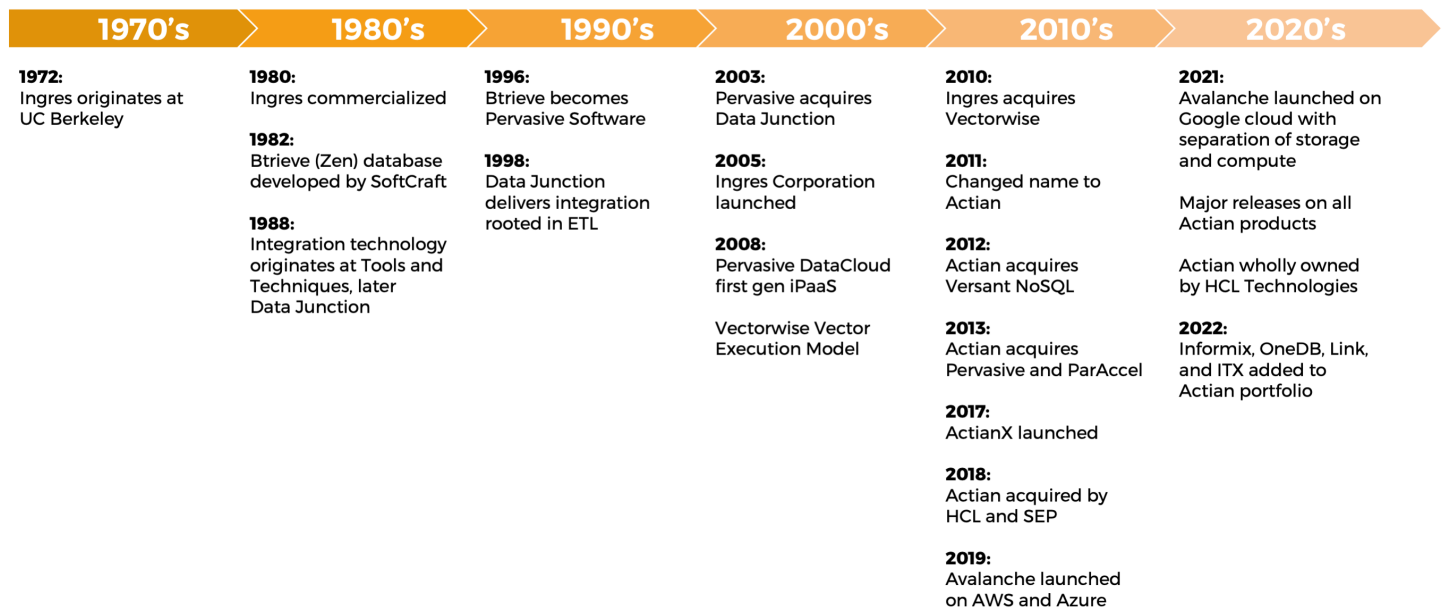

WHY ACTIAN?

Unmatched Performance: Built to deliver sub-second query results at a fraction of the cost of the competition.

Action Makes Data Easy: The Avalanche platform combines data integration, management, and analytics in an easy to use, scalable platform to meet the most demanding enterprise data needs.

Trusted: Over 10,000 customers across industries and geographies rely on Actian products to drive innovation and power their most sensitive data deployments.

Flexibility: Deploy products anywhere with the flexibility to move data workloads between data centers, cloud, or hybrid environments.

Data expertise: Actian has a broad portfolio of groundbreaking patents, a history of industry firsts, and decades of experience building mission-critical solutions that customers trust to power their business.

CUSTOMER PROOF POINTS

PredictX, a leading provider of predictive expense analytics, helps Fortune 100 companies optimize travel-related expenses through AI and advanced analytics built through the Avalanche Cloud Data Platform.

Sheetz, an American chain of convenience stores and coffee shops, processes 3 billion rows of data on the Avalanche Cloud Data Platform, delivering real-time access into customers analytics.

HSS Hire, one of the UK's leading suppliers of tool and equipment hire and services, uses Actian X to ensure their supply chain runs and inventory is managed across 265 supercenters and branches.